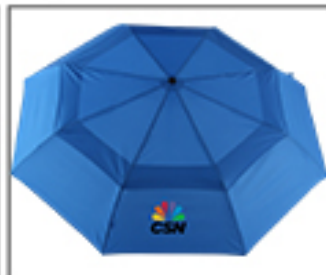

AOC-48

Auto-Open/Close Umbrella

Colors: Black, Royal, Lime, Orange, Red

Dimension: 48" Arc

Imprint Area: 8"W x 3"H

\$14.98

Auto-close
Auto-open Feature

AF-56

Auto Open Fiberglass Golf Umbrella

Color: Gold, Lime, Red, Royal

Dimensions: 56" Arc

Imprint area: 8" x 8"

Contour
Grip Handle

\$13.32

ASI 88367 PPAI 110918

Pricing R. Includes 1 color, 1 panel imprint. Screen charge: \$50 V.