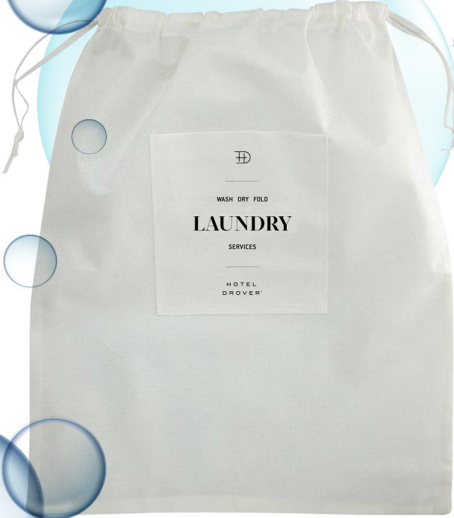

# Laundry Bags

7432  
Eco Laundry Bag

7426CQ/NQ  
Canvas Drawstring  
Laundry Bag – Small

Black Red Navy Royal

7427CQ/NQ  
Canvas Drawstring  
Laundry Bag – Medium

Navy Red Black Royal

Royal Navy Red Black

7428CQ/NQ  
Canvas Drawstring  
Laundry Bag – Large